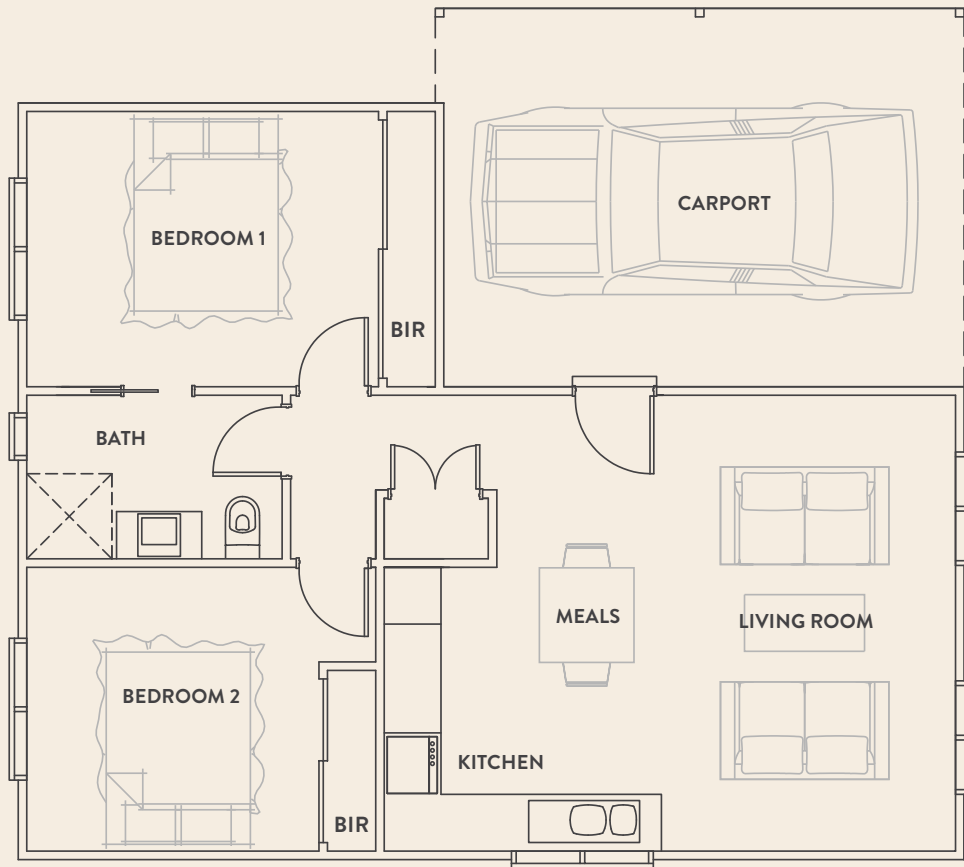

## Barmah welcome.

 2 BED  1 BATH  1 CAR

Enter your Barmah home and feel the embrace of an expansive open-plan kitchen, living and dining space. From your well-equipped L-shaped kitchen, you'll enjoy stylish and uncluttered dining, living and lounging space.

The double bedrooms are conveniently separated by a tiled and fitted bathroom, giving you and your guests an added sense of privacy. You'll enjoy plentiful sunlight in all corners of your Barmah living space.