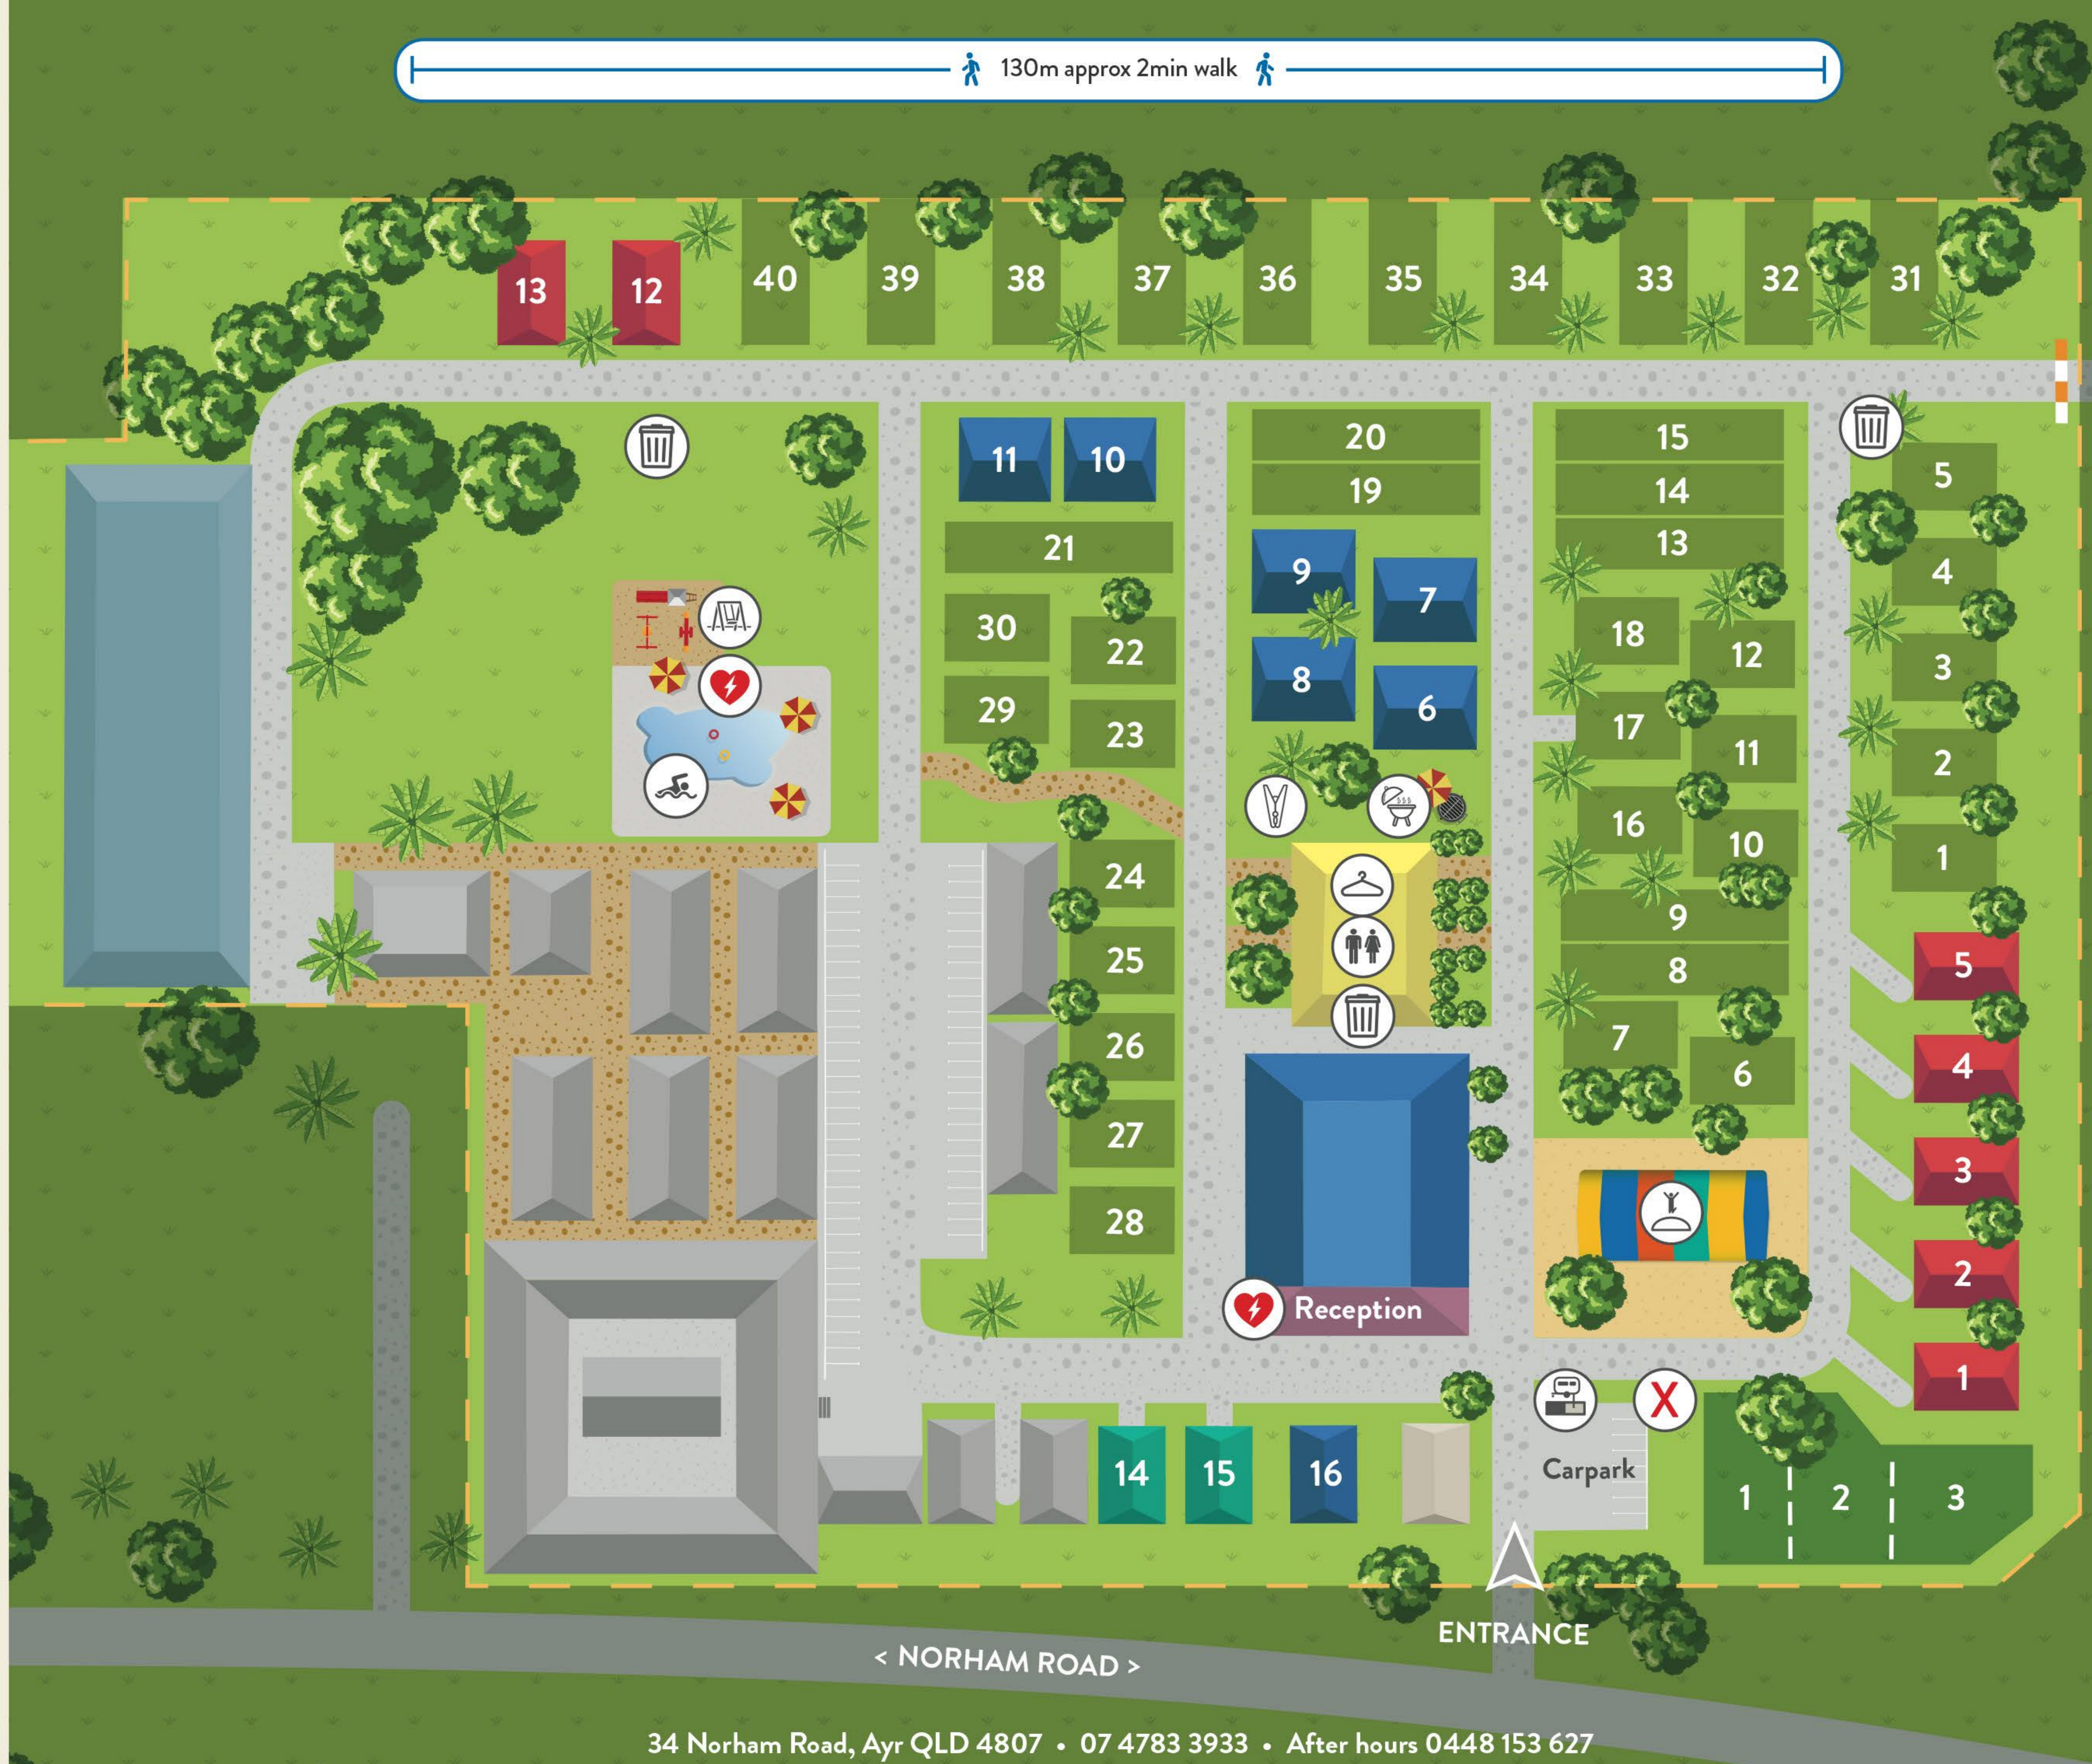

Discovery PARKS AYR

- SUPERIOR
- STANDARD
- ECONOMY
- MOTEL ROOMS
- POWERED SITES
- POWERED CAMP SITES
- COMMON AREAS
- AMENITIES
- PRIVATE
- SWIMMING POOL
- PLAYGROUND
- LAUNDRY
- CLOTHES LINE
- DUMP POINT
- CAMP KITCHEN
- BBQ
- TOILETS
- ACCESSIBLE
- EVACUATION POINT
- DEFIBRILLATOR

130m approx 2min walk

No Entry

< ADELAIDE STREET >

< NORHAM ROAD >

ENTRANCE

34 Norham Road, Ayr QLD 4807 • 07 4783 3933 • After hours 0448 153 627

facebook.com/discoveryparks
 @discoveryparks
 www.tripadvisor.com.au